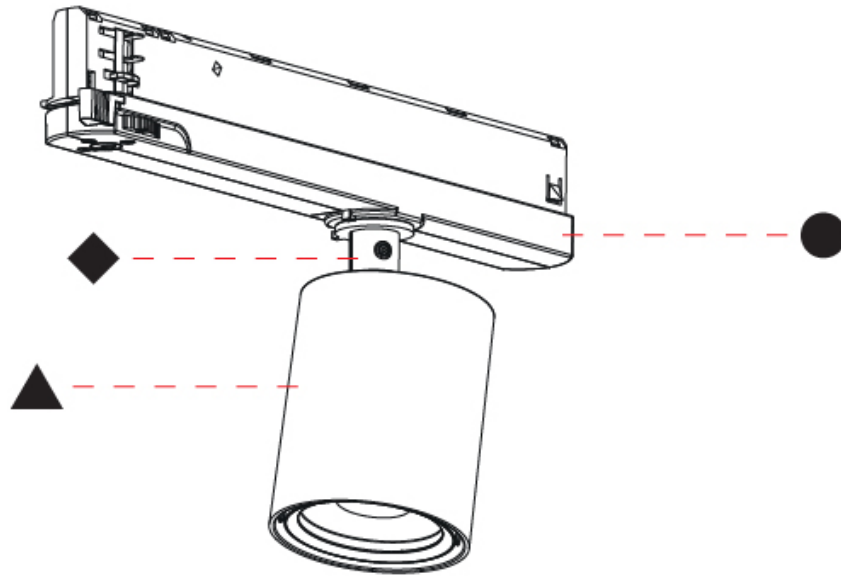

CENTRIQ IN TRACK

A3T216-

PROJECT _____

TYPE _____

SPECIFIER _____

QUANTITY _____

DATE _____

A