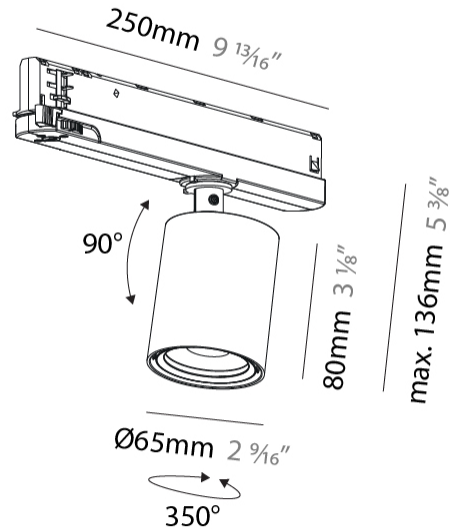

GENERAL

Series: Centriq
Subseries: Centriq In
Brand: Prolicht
Division: Architectural
Mounting Type: Track
Mounting Location: Ceiling
Subcategory: Spots

PHYSICAL

Shape: Cylinder
Diameter (mm): 65
Diameter (in): 2 5/16
Length (mm): 250
Length (in): 9 13/16
Height (mm): 136
Height (in): 5 3/8
Light Distribution: Adjustable / Direct
Weight (kg): 0.6
Fixture Finish: SSR / BKV / CWI / CRY / HAB / UFT / ITA / RUA / FTG / MYG / LOD / PUS / FRO / FUP / KIA / POP / BLS / SPG / MEY / GOH / GUM / CHC / COM / ABZ / JAG / OBR / MOS / ROR
Holder Finish: WHI / BLK
Accent Finish: SSR / BKV / CWI / CRY / HAB / LAG / UFT / ITA / RUA / RUR / MIC / FTG / MYG / TWT / LOD / PUS / FRO / FUP / KIA / POP / BLS / SPG / MEY / GOH / GUM / CHC / COM / ABZ / JAG
Fixture Material: Aluminum

ELECTRICAL

Lamp Type: LED (Zhaga Standard)
Input Wattage (W): 20
Total Output Wattage (W): 18.1
Dimming: Non-Dimmable / 0-10V Dimming
Driver Included: Yes
Driver Location: Integrated
Driver Type: Constant Current - 120Vac
Driver Class: Class 2
Input Voltage (V): 120

LED

Number of LEDs: 1
Color Temperature (°K): 2700 / 3000 / 3500 / 4000
Max. Delivered Lumen (lm): 1362 / 1467 / 1526 / 1557
Nominal Lumen (lm): 1672 / 1800 / 1872 / 1910
CRI: >90 CRI
Lamp Life (hrs): 50000

OPTICAL

Beam Angle: 12
Adjustability: Rotational 360°; Tilt 90° (±45°)

RATINGS AND CERTIFICATIONS

Certified By: Certified for North American Standards
IP rating: IP20